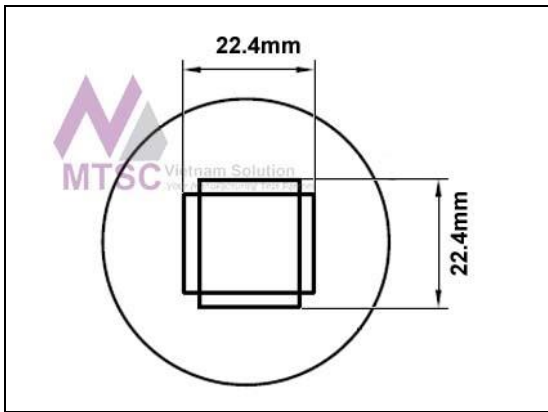

HTN-B3232		
Nozzle 32.0mm x 32.0mm, BGA		
TMT Part#	Metcal® Part#	Specification
HTN-B3232	N/A	See datasheet

HTN-B3636		
Nozzle 36.0mm x 36.0mm, BGA		
TMT Part#	Metcal® Part#	Specification
HTN-B3636	N/A	See datasheet

HTN-B3939		
Nozzle 39.0mm x 39.0mm, BGA		
TMT Part#	Metcal® Part#	Specification
HTN-B3939	N/A	See datasheet

HTN-B4141		
Nozzle 41.0mm x 41.0mm, BGA		
TMT Part#	Metcal® Part#	Specification
HTN-B4141	N/A	See datasheet

HTN-B4343		
Nozzle 43.0mm x 43.0mm, BGA		
TMT Part#	Metcal® Part#	Specification
HTN-B4343	N/A	See datasheet

HTN-B4545		
Nozzle 45.0mm x 45.0mm, BGA		
TMT Part#	Metcal® Part#	Specification
HTN-B4545	N/A	See datasheet

HTN-BQ100		
Nozzle 22.4mm x 22.4mm, BQFP-100		
TMT Part#	Metcal® Part#	Specification
HTN-BQ100	H-BQ23	See datasheet

HTN-BQ196		
Nozzle 37.7mm x 37.7mm, BQFP-196		
TMT Part#	Metcal® Part#	Specification
HTN-BQ196	H-BQ38	See datasheet