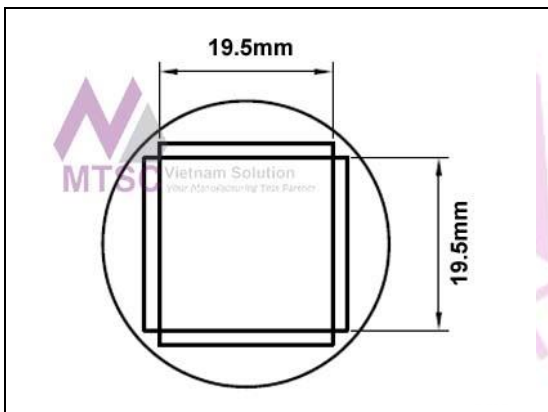

HTN-PL44		
Nozzle 19.5mm x 19.5mm, PLCC-44		
TMT Part#	Metcal® Part#	Specification
HTN-PL44	H-P44	See datasheet