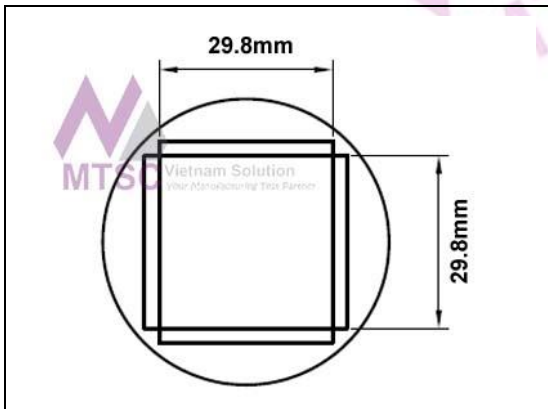

HTN-QF208		
Nozzle 29.8mm x 29.8mm, QFP-208		
TMT Part#	Metcal® Part#	Specification
HTN-QF208	H-Q2626	See datasheet