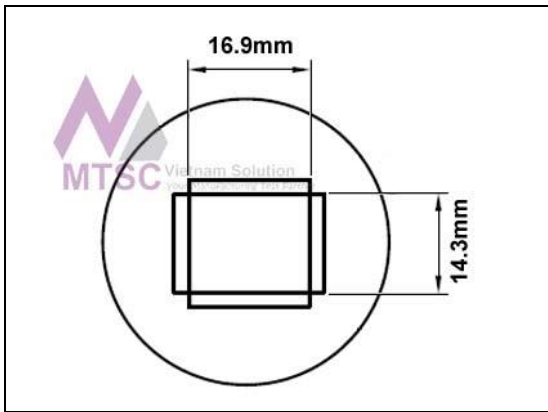

HTN-B3939		
Nozzle 39.0mm x 39.0mm, BGA		
TMT Part#	Metcal® Part#	Specification
HTN-B3939	N/A	See datasheet

HTN-B4141		
Nozzle 41.0mm x 41.0mm, BGA		
TMT Part#	Metcal® Part#	Specification
HTN-B4141	N/A	See datasheet

HTN-B4343		
Nozzle 43.0mm x 43.0mm, BGA		
TMT Part#	Metcal® Part#	Specification
HTN-B4343	N/A	See datasheet

HTN-B4545		
Nozzle 45.0mm x 45.0mm, BGA		
TMT Part#	Metcal® Part#	Specification
HTN-B4545	N/A	See datasheet

HTN-BQ100		
Nozzle 22.4mm x 22.4mm, BQFP-100		
TMT Part#	Metcal® Part#	Specification
HTN-BQ100	H-BQ23	See datasheet

HTN-BQ196		
Nozzle 37.7mm x 37.7mm, BQFP-196		
TMT Part#	Metcal® Part#	Specification
HTN-BQ196	H-BQ38	See datasheet

HTN-PL20		
Nozzle 11.9mm x 11.9mm, PLCC-20		
TMT Part#	Metcal® Part#	Specification
HTN-PL20	H-P20	See datasheet

HTN-PL28		
Nozzle 14.5mm x 14.5mm, PLCC-28		
TMT Part#	Metcal® Part#	Specification
HTN-PL28	H-P28	See datasheet