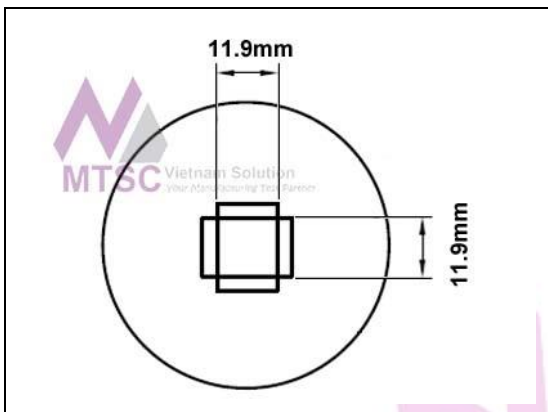

HTN-B3939		
Nozzle 39.0mm x 39.0mm, BGA		
TMT Part#	Metcal® Part#	Specification
HTN-B3939	N/A	See datasheet

HTN-B4141		
Nozzle 41.0mm x 41.0mm, BGA		
TMT Part#	Metcal® Part#	Specification
HTN-B4141	N/A	See datasheet

HTN-B4343		
Nozzle 43.0mm x 43.0mm, BGA		
TMT Part#	Metcal® Part#	Specification
HTN-B4343	N/A	See datasheet

HTN-B4545		
Nozzle 45.0mm x 45.0mm, BGA		
TMT Part#	Metcal® Part#	Specification
HTN-B4545	N/A	See datasheet

HTN-BQ100		
Nozzle 22.4mm x 22.4mm, BQFP-100		
TMT Part#	Metcal® Part#	Specification
HTN-BQ100	H-BQ23	See datasheet

HTN-BQ196		
Nozzle 37.7mm x 37.7mm, BQFP-196		
TMT Part#	Metcal® Part#	Specification
HTN-BQ196	H-BQ38	See datasheet

HTN-PL20		
Nozzle 11.9mm x 11.9mm, PLCC-20		
TMT Part#	Metcal® Part#	Specification
HTN-PL20	H-P20	See datasheet

HTN-PL28		
Nozzle 14.5mm x 14.5mm, PLCC-28		
TMT Part#	Metcal® Part#	Specification
HTN-PL28	H-P28	See datasheet