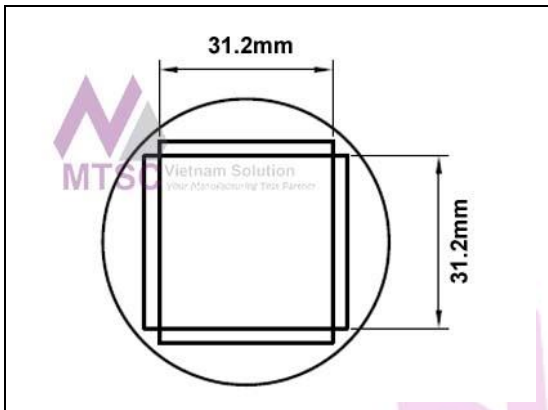

HTN-PL20		
Nozzle 11.9mm x 11.9mm, PLCC-20		
TMT Part#	Metcal® Part#	Specification
HTN-PL20	H-P20	See datasheet

HTN-PL28		
Nozzle 14.5mm x 14.5mm, PLCC-28		
TMT Part#	Metcal® Part#	Specification
HTN-PL28	H-P28	See datasheet

HTN-PL32		
Nozzle 16.9mm x 14.3mm, PLCC-32		
TMT Part#	Metcal® Part#	Specification
HTN-PL32	H-P32	See datasheet

HTN-PL44		
Nozzle 19.5mm x 19.5mm, PLCC-44		
TMT Part#	Metcal® Part#	Specification
HTN-PL44	H-P44	See datasheet

HTN-PL52		
Nozzle 22.0mm x 22.1mm, PLCC-52		
TMT Part#	Metcal® Part#	Specification
HTN-PL52	H-P52	See datasheet

HTN-PL68		
Nozzle 27.0mm x 27.2mm, PLCC-68		
TMT Part#	Metcal® Part#	Specification
HTN-PL68	H-P68	See datasheet

HTN-PL84		
Nozzle 32.4mm x 32.4mm, PLCC-84		
TMT Part#	Metcal® Part#	Specification
HTN-PL84	H-P84	See datasheet

HTN-QF100		
Nozzle 23.4mm x 18.1mm, QFP-64,80,100		
TMT Part#	Metcal® Part#	Specification
HTN-QF100	H-Q1420	See datasheet