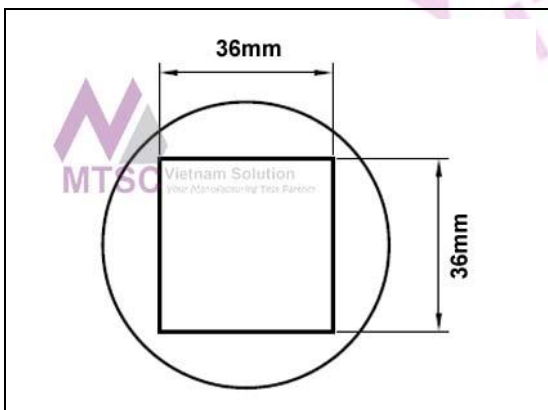

HTN-B3636		
Nozzle 36.0mm x 36.0mm, BGA		
TMT Part#	Metcal® Part#	Specification
HTN-B3636	N/A	See datasheet