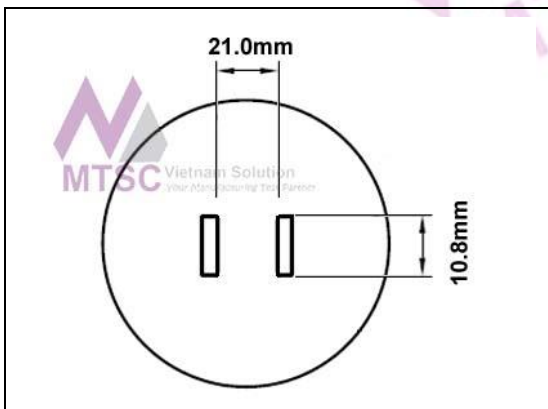

HTN-TS40		
Nozzle 21.0mm x 10.8, TSOP 40 PIN		
TMT Part#	Metcal® Part#	Specification
HTN-TS40	H-TS40	See datasheet