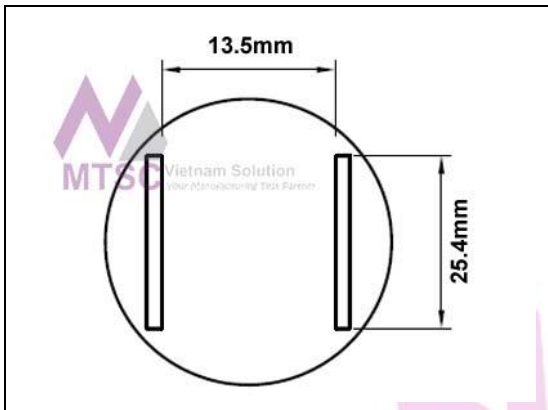

HTN-QF160		
Nozzle 31.2mm x 31.2mm, QFP-120,128,144,160		
TMT Part#	Metcal® Part#	Specification
HTN-QF160	H-Q28	See datasheet

HTN-QF208		
Nozzle 29.8mm x 29.8mm, QFP-208		
TMT Part#	Metcal® Part#	Specification
HTN-QF208	H-Q2626	See datasheet

HTN-QF240		
Nozzle 34.5mm x 34.5mm, QFP-240		
TMT Part#	Metcal® Part#	Specification
HTN-QF240	H-Q3232	See datasheet

HTN-QF44		
Nozzle 13.4mm x 13.4mm, QFP-44		
TMT Part#	Metcal® Part#	Specification
HTN-QF44	H-Q10	See datasheet

HTN-QF48		
Nozzle 8.4mm x 8.4mm, QFP-48		
TMT Part#	Metcal® Part#	Specification
HTN-QF48	H-Q07	See datasheet

HTN-QF80		
Nozzle 17.3mm x 17.3mm, QFP-52,80		
TMT Part#	Metcal® Part#	Specification
HTN-QF80	H-Q14	See datasheet

HTN-SC16		
Nozzle 6.8mm x 10.2mm, SOIC 14, 16		
TMT Part#	Metcal® Part#	Specification
HTN-SC16	H-S16	See datasheet

HTN-SJ32		
Nozzle 13.5mm x 20.6mm, SOJ 32		
TMT Part#	Metcal® Part#	Specification
HTN-SJ32	H-SOJ32	See datasheet