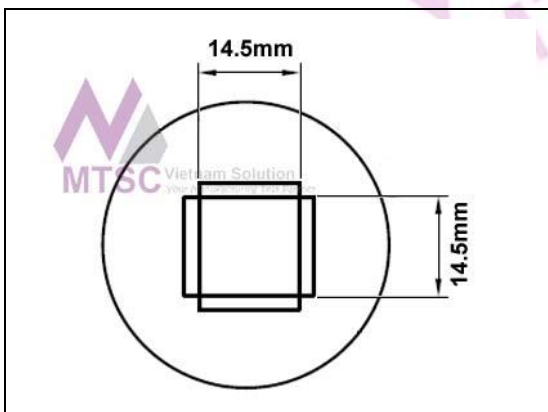

HTN-B3939		
Nozzle 39.0mm x 39.0mm, BGA		
TMT Part#	Metcal® Part#	Specification
HTN-B3939	N/A	See datasheet

HTN-B4141		
Nozzle 41.0mm x 41.0mm, BGA		
TMT Part#	Metcal® Part#	Specification
HTN-B4141	N/A	See datasheet

HTN-B4343		
Nozzle 43.0mm x 43.0mm, BGA		
TMT Part#	Metcal® Part#	Specification
HTN-B4343	N/A	See datasheet

HTN-B4545		
Nozzle 45.0mm x 45.0mm, BGA		
TMT Part#	Metcal® Part#	Specification
HTN-B4545	N/A	See datasheet

HTN-BQ100		
Nozzle 22.4mm x 22.4mm, BQFP-100		
TMT Part#	Metcal® Part#	Specification
HTN-BQ100	H-BQ23	See datasheet

HTN-BQ196		
Nozzle 37.7mm x 37.7mm, BQFP-196		
TMT Part#	Metcal® Part#	Specification
HTN-BQ196	H-BQ38	See datasheet

HTN-PL20		
Nozzle 11.9mm x 11.9mm, PLCC-20		
TMT Part#	Metcal® Part#	Specification
HTN-PL20	H-P20	See datasheet

HTN-PL28		
Nozzle 14.5mm x 14.5mm, PLCC-28		
TMT Part#	Metcal® Part#	Specification
HTN-PL28	H-P28	See datasheet