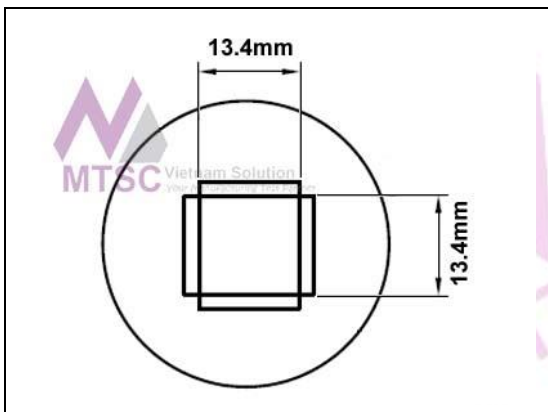

HTN-QF44		
Nozzle 13.4mm x 13.4mm, QFP-44		
TMT Part#	Metcal® Part#	Specification
HTN-QF44	H-Q10	See datasheet