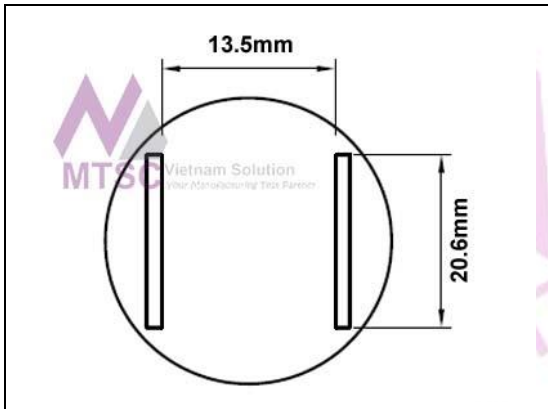

HTN-SJ32		
Nozzle 13.5mm x 20.6mm, SOJ 32		
TMT Part#	Metcal® Part#	Specification
HTN-SJ32	H-SOJ32	See datasheet