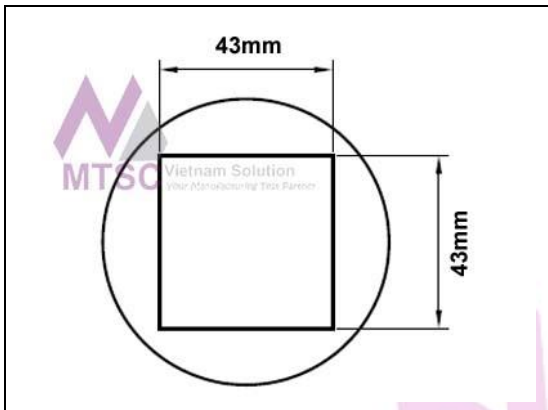

HTN-B2828		
Nozzle 28.0mm x 28.0mm, BGA		
TMT Part#	Metcal® Part#	Specification
HTN-B2828	N/A	See datasheet

HTN-B3030		
Nozzle 30.0mm x 30.0mm, BGA		
TMT Part#	Metcal® Part#	Specification
HTN-B3030	N/A	See datasheet

HTN-B3232		
Nozzle 32.0mm x 32.0mm, BGA		
TMT Part#	Metcal® Part#	Specification
HTN-B3232	N/A	See datasheet

HTN-B3636		
Nozzle 36.0mm x 36.0mm, BGA		
TMT Part#	Metcal® Part#	Specification
HTN-B3636	N/A	See datasheet

HTN-B3939		
Nozzle 39.0mm x 39.0mm, BGA		
TMT Part#	Metcal® Part#	Specification
HTN-B3939	N/A	See datasheet

HTN-B4141		
Nozzle 41.0mm x 41.0mm, BGA		
TMT Part#	Metcal® Part#	Specification
HTN-B4141	N/A	See datasheet

HTN-PL20		
Nozzle 11.9mm x 11.9mm, PLCC-20		
TMT Part#	Metcal® Part#	Specification
HTN-PL20	H-P20	See datasheet

HTN-PL28		
Nozzle 14.5mm x 14.5mm, PLCC-28		
TMT Part#	Metcal® Part#	Specification
HTN-PL28	H-P28	See datasheet