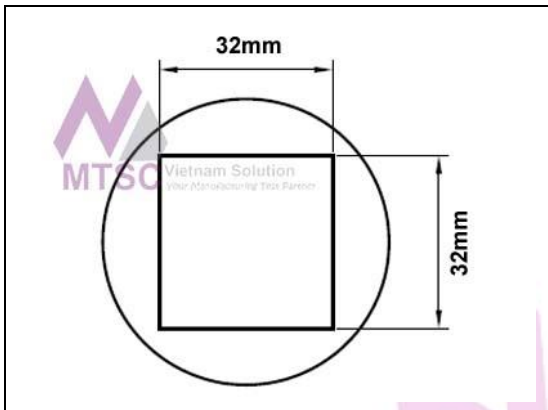

HTN-B3232		
Nozzle 32.0mm x 32.0mm, BGA		
TMT Part#	Metcal® Part#	Specification
HTN-B3232	N/A	See datasheet