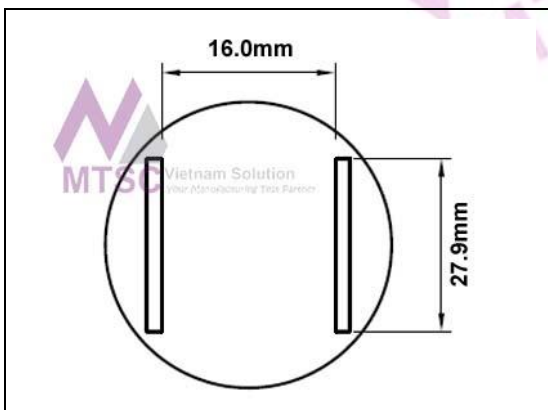

HTN-SC16		
Nozzle 6.8mm x 10.2mm, SOIC 14, 16		
TMT Part#	Metcal® Part#	Specification
HTN-SC16	H-S16	See datasheet

HTN-SJ32		
Nozzle 13.5mm x 20.6mm, SOJ 32		
TMT Part#	Metcal® Part#	Specification
HTN-SJ32	H-SOJ32	See datasheet

HTN-SJ40		
Nozzle 13.5mm x 25.4mm, SOJ 40		
TMT Part#	Metcal® Part#	Specification
HTN-SJ40	H-SOJ40	See datasheet

HTN-SL16		
Nozzle 10.6mm x 10.8mm, SOL 14, 16		
TMT Part#	Metcal® Part#	Specification
HTN-SL16	H-SL16	See datasheet

HTN-SL20		
Nozzle 10.6mm x 13.3mm, SOL 20, 20J		
TMT Part#	Metcal® Part#	Specification
HTN-SL20	H-SL20	See datasheet

HTN-SL24		
Nozzle 10.6mm x 18.4mm, SOL 28		
TMT Part#	Metcal® Part#	Specification
HTN-SL24	H-SL24	See datasheet

HTN-SL28		
Nozzle 10.6mm x 18.4mm, SOL 28		
TMT Part#	Metcal® Part#	Specification
HTN-SL28	H-SL28	See datasheet

HTN-SL44		
Nozzle 16.0mm x 27.9mm, SOL 44		
TMT Part#	Metcal® Part#	Specification
HTN-SL44	H-SL44	See datasheet