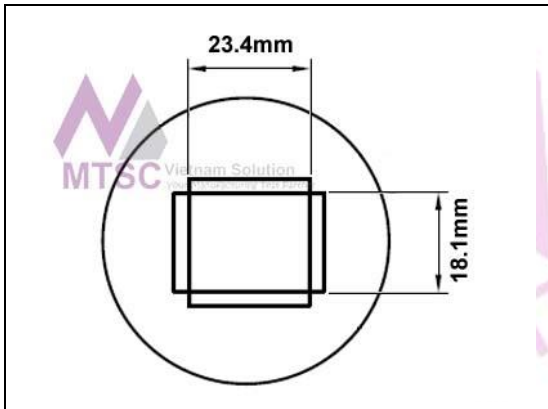

HTN-QF100		
Nozzle 23.4mm x 18.1mm, QFP-64,80,100		
TMT Part#	Metcal® Part#	Specification
HTN-QF100	H-Q1420	See datasheet