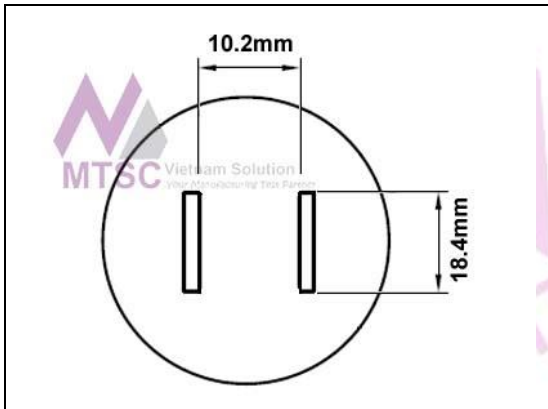

HTN-SJ40		
Nozzle 13.5mm x 25.4mm, SOJ 40		
TMT Part#	Metcal® Part#	Specification
HTN-SJ40	H-SOJ40	See datasheet

HTN-SL16		
Nozzle 10.6mm x 10.8mm, SOL 14, 16		
TMT Part#	Metcal® Part#	Specification
HTN-SL16	H-SL16	See datasheet

HTN-SL20		
Nozzle 10.6mm x 13.3mm, SOL 20, 20J		
TMT Part#	Metcal® Part#	Specification
HTN-SL20	H-SL20	See datasheet

HTN-SL24		
Nozzle 10.6mm x 18.4mm, SOL 28		
TMT Part#	Metcal® Part#	Specification
HTN-SL24	H-SL24	See datasheet

HTN-SL28		
Nozzle 10.6mm x 18.4mm, SOL 28		
TMT Part#	Metcal® Part#	Specification
HTN-SL28	H-SL28	See datasheet

HTN-SL44		
Nozzle 16.0mm x 27.9mm, SOL 44		
TMT Part#	Metcal® Part#	Specification
HTN-SL44	H-SL44	See datasheet

HTN-TS24		
Nozzle 17.0mm x 7.1mm, TSOP 20-24 PIN		
TMT Part#	Metcal® Part#	Specification
HTN-TS24	H-TS24	See datasheet

HTN-TS24B		
Nozzle 10.2mm x 18.4mm, TSOP 20-24 PIN		
TMT Part#	Metcal® Part#	Specification
HTN-TS24B	H-TSW24	See datasheet