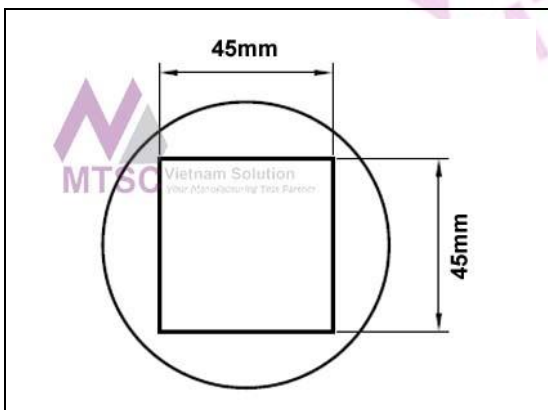

HTN-B4545		
Nozzle 45.0mm x 45.0mm, BGA		
TMT Part#	Metcal® Part#	Specification
HTN-B4545	N/A	See datasheet