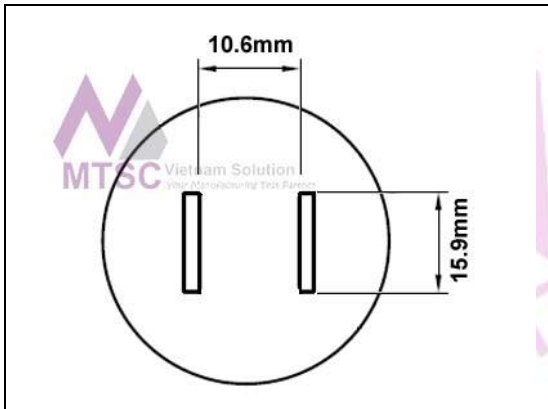

HTN-QF48		
Nozzle 8.4mm x 8.4mm, QFP-48		
TMT Part#	Metcal® Part#	Specification
HTN-QF48	H-Q07	See datasheet

HTN-QF80		
Nozzle 17.3mm x 17.3mm, QFP-52,80		
TMT Part#	Metcal® Part#	Specification
HTN-QF80	H-Q14	See datasheet

HTN-SC16		
Nozzle 6.8mm x 10.2mm, SOIC 14, 16		
TMT Part#	Metcal® Part#	Specification
HTN-SC16	H-S16	See datasheet

HTN-SJ32		
Nozzle 13.5mm x 20.6mm, SOJ 32		
TMT Part#	Metcal® Part#	Specification
HTN-SJ32	H-SOJ32	See datasheet

HTN-SJ40		
Nozzle 13.5mm x 25.4mm, SOJ 40		
TMT Part#	Metcal® Part#	Specification
HTN-SJ40	H-SOJ40	See datasheet

HTN-SL16		
Nozzle 10.6mm x 10.8mm, SOL 14, 16		
TMT Part#	Metcal® Part#	Specification
HTN-SL16	H-SL16	See datasheet

HTN-SL20		
Nozzle 10.6mm x 13.3mm, SOL 20, 20J		
TMT Part#	Metcal® Part#	Specification
HTN-SL20	H-SL20	See datasheet

HTN-SL24		
Nozzle 10.6mm x 18.4mm, SOL 28		
TMT Part#	Metcal® Part#	Specification
HTN-SL24	H-SL24	See datasheet