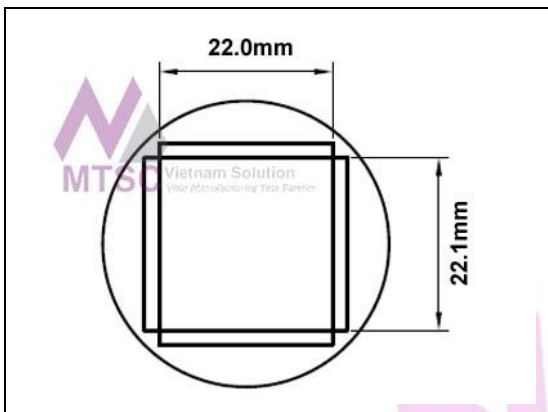

HTN-BQ100		
Nozzle 22.4mm x 22.4mm, BQFP-100		
TMT Part#	Metcal® Part#	Specification
HTN-BQ100	H-BQ23	See datasheet

HTN-BQ196		
Nozzle 37.7mm x 37.7mm, BQFP-196		
TMT Part#	Metcal® Part#	Specification
HTN-BQ196	H-BQ38	See datasheet

HTN-PL20		
Nozzle 11.9mm x 11.9mm, PLCC-20		
TMT Part#	Metcal® Part#	Specification
HTN-PL20	H-P20	See datasheet

HTN-PL28		
Nozzle 14.5mm x 14.5mm, PLCC-28		
TMT Part#	Metcal® Part#	Specification
HTN-PL28	H-P28	See datasheet

HTN-PL32		
Nozzle 16.9mm x 14.3mm, PLCC-32		
TMT Part#	Metcal® Part#	Specification
HTN-PL32	H-P32	See datasheet

HTN-PL44		
Nozzle 19.5mm x 19.5mm, PLCC-44		
TMT Part#	Metcal® Part#	Specification
HTN-PL44	H-P44	See datasheet

HTN-PL52		
Nozzle 22.0mm x 22.1mm, PLCC-52		
TMT Part#	Metcal® Part#	Specification
HTN-PL52	H-P52	See datasheet

HTN-PL68		
Nozzle 27.0mm x 27.2mm, PLCC-68		
TMT Part#	Metcal® Part#	Specification
HTN-PL68	H-P68	See datasheet