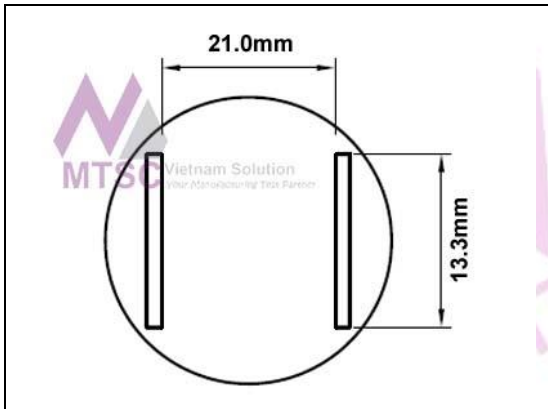

HTN-TS48		
Nozzle 21.0mm x 13.3mm, TSOP 48 PIN		
TMT Part#	Metcal® Part#	Specification
HTN-TS48	H-TS48	See datasheet