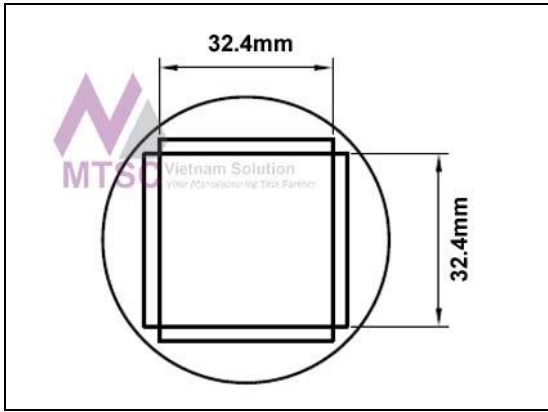

HTN-BQ100		
Nozzle 22.4mm x 22.4mm, BQFP-100		
TMT Part#	Metcal® Part#	Specification
HTN-BQ100	H-BQ23	See datasheet

HTN-BQ196		
Nozzle 37.7mm x 37.7mm, BQFP-196		
TMT Part#	Metcal® Part#	Specification
HTN-BQ196	H-BQ38	See datasheet

HTN-PL20		
Nozzle 11.9mm x 11.9mm, PLCC-20		
TMT Part#	Metcal® Part#	Specification
HTN-PL20	H-P20	See datasheet

HTN-PL28		
Nozzle 14.5mm x 14.5mm, PLCC-28		
TMT Part#	Metcal® Part#	Specification
HTN-PL28	H-P28	See datasheet

HTN-PL32		
Nozzle 16.9mm x 14.3mm, PLCC-32		
TMT Part#	Metcal® Part#	Specification
HTN-PL32	H-P32	See datasheet

HTN-PL44		
Nozzle 19.5mm x 19.5mm, PLCC-44		
TMT Part#	Metcal® Part#	Specification
HTN-PL44	H-P44	See datasheet

HTN-PL52		
Nozzle 22.0mm x 22.1mm, PLCC-52		
TMT Part#	Metcal® Part#	Specification
HTN-PL52	H-P52	See datasheet

HTN-PL68		
Nozzle 27.0mm x 27.2mm, PLCC-68		
TMT Part#	Metcal® Part#	Specification
HTN-PL68	H-P68	See datasheet