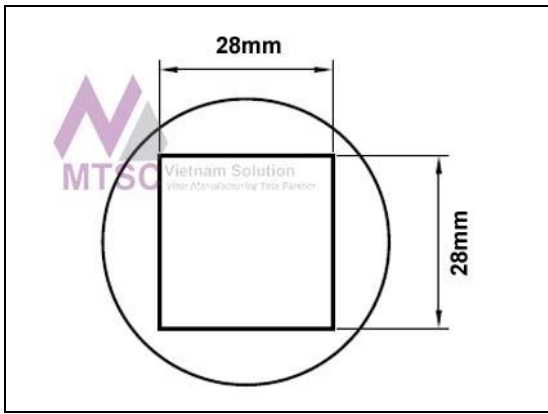

HTN SERIES HOT AIR NOZZLES

	<table border="1"> <thead> <tr> <th colspan="3">HTN-B1010</th> </tr> </thead> <tbody> <tr> <td colspan="3">Nozzle 10.0mm x 10.0mm, BGA</td> </tr> <tr> <th>TMT Part#</th> <th>Metcal® Part#</th> <th>Specification</th> </tr> <tr> <td>K60B004</td> <td>N/A</td> <td>See datasheet</td> </tr> </tbody> </table>	HTN-B1010			Nozzle 10.0mm x 10.0mm, BGA			TMT Part#	Metcal® Part#	Specification	K60B004	N/A	See datasheet
HTN-B1010													
Nozzle 10.0mm x 10.0mm, BGA													
TMT Part#	Metcal® Part#	Specification											
K60B004	N/A	See datasheet											
	<table border="1"> <thead> <tr> <th colspan="3">HTN-B1313</th> </tr> </thead> <tbody> <tr> <td colspan="3">Nozzle 13.0mm x 13.0mm, BGA</td> </tr> <tr> <th>TMT Part#</th> <th>Metcal® Part#</th> <th>Specification</th> </tr> <tr> <td>HTN-B1313</td> <td>N/A</td> <td>See datasheet</td> </tr> </tbody> </table>	HTN-B1313			Nozzle 13.0mm x 13.0mm, BGA			TMT Part#	Metcal® Part#	Specification	HTN-B1313	N/A	See datasheet
HTN-B1313													
Nozzle 13.0mm x 13.0mm, BGA													
TMT Part#	Metcal® Part#	Specification											
HTN-B1313	N/A	See datasheet											
	<table border="1"> <thead> <tr> <th colspan="3">HTN-B1616</th> </tr> </thead> <tbody> <tr> <td colspan="3">Nozzle 16.0mm x 16.0mm, BGA</td> </tr> <tr> <th>TMT Part#</th> <th>Metcal® Part#</th> <th>Specification</th> </tr> <tr> <td>HTN-B1616</td> <td>N/A</td> <td>See datasheet</td> </tr> </tbody> </table>	HTN-B1616			Nozzle 16.0mm x 16.0mm, BGA			TMT Part#	Metcal® Part#	Specification	HTN-B1616	N/A	See datasheet
HTN-B1616													
Nozzle 16.0mm x 16.0mm, BGA													
TMT Part#	Metcal® Part#	Specification											
HTN-B1616	N/A	See datasheet											
	<table border="1"> <thead> <tr> <th colspan="3">HTN-B1919</th> </tr> </thead> <tbody> <tr> <td colspan="3">Nozzle 19.0mm x 19.0mm, BGA</td> </tr> <tr> <th>TMT Part#</th> <th>Metcal® Part#</th> <th>Specification</th> </tr> <tr> <td>HTN-B1919</td> <td>N/A</td> <td>See datasheet</td> </tr> </tbody> </table>	HTN-B1919			Nozzle 19.0mm x 19.0mm, BGA			TMT Part#	Metcal® Part#	Specification	HTN-B1919	N/A	See datasheet
HTN-B1919													
Nozzle 19.0mm x 19.0mm, BGA													
TMT Part#	Metcal® Part#	Specification											
HTN-B1919	N/A	See datasheet											