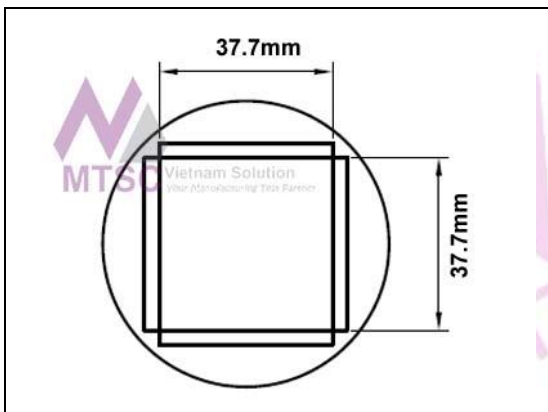

HTN-B3232		
Nozzle 32.0mm x 32.0mm, BGA		
TMT Part#	Metcal® Part#	Specification
HTN-B3232	N/A	See datasheet

HTN-B3636		
Nozzle 36.0mm x 36.0mm, BGA		
TMT Part#	Metcal® Part#	Specification
HTN-B3636	N/A	See datasheet

HTN-B3939		
Nozzle 39.0mm x 39.0mm, BGA		
TMT Part#	Metcal® Part#	Specification
HTN-B3939	N/A	See datasheet

HTN-B4141		
Nozzle 41.0mm x 41.0mm, BGA		
TMT Part#	Metcal® Part#	Specification
HTN-B4141	N/A	See datasheet

HTN-B4343		
Nozzle 43.0mm x 43.0mm, BGA		
TMT Part#	Metcal® Part#	Specification
HTN-B4343	N/A	See datasheet

HTN-B4545		
Nozzle 45.0mm x 45.0mm, BGA		
TMT Part#	Metcal® Part#	Specification
HTN-B4545	N/A	See datasheet

HTN-BQ100		
Nozzle 22.4mm x 22.4mm, BQFP-100		
TMT Part#	Metcal® Part#	Specification
HTN-BQ100	H-BQ23	See datasheet

HTN-BQ196		
Nozzle 37.7mm x 37.7mm, BQFP-196		
TMT Part#	Metcal® Part#	Specification
HTN-BQ196	H-BQ38	See datasheet