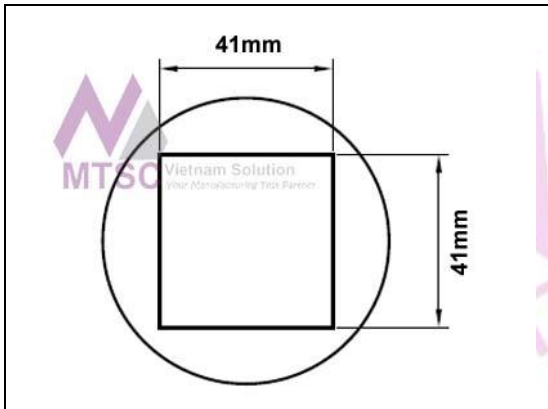

HTN-B4141		
Nozzle 41.0mm x 41.0mm, BGA		
TMT Part#	Metcal® Part#	Specification
HTN-B4141	N/A	See datasheet