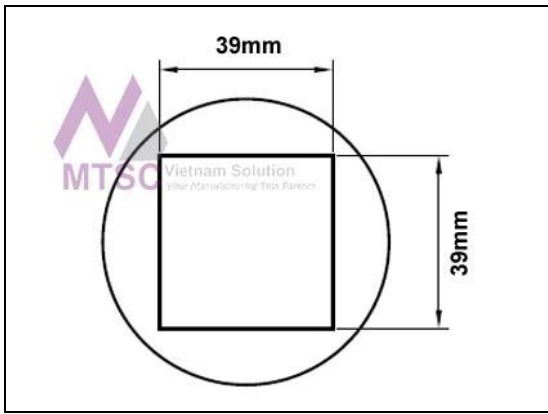

HTN-B2828		
Nozzle 28.0mm x 28.0mm, BGA		
TMT Part#	Metcal® Part#	Specification
HTN-B2828	N/A	See datasheet

HTN-B3030		
Nozzle 30.0mm x 30.0mm, BGA		
TMT Part#	Metcal® Part#	Specification
HTN-B3030	N/A	See datasheet

HTN-B3232		
Nozzle 32.0mm x 32.0mm, BGA		
TMT Part#	Metcal® Part#	Specification
HTN-B3232	N/A	See datasheet

HTN-B3636		
Nozzle 36.0mm x 36.0mm, BGA		
TMT Part#	Metcal® Part#	Specification
HTN-B3636	N/A	See datasheet