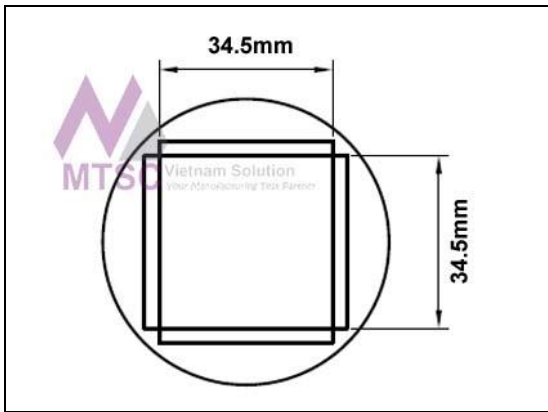

HTN-PL20		
Nozzle 11.9mm x 11.9mm, PLCC-20		
TMT Part#	Metcal® Part#	Specification
HTN-PL20	H-P20	See datasheet

HTN-PL28		
Nozzle 14.5mm x 14.5mm, PLCC-28		
TMT Part#	Metcal® Part#	Specification
HTN-PL28	H-P28	See datasheet

HTN-PL52		
Nozzle 22.0mm x 22.1mm, PLCC-52		
TMT Part#	Metcal® Part#	Specification
HTN-PL52	H-P52	See datasheet

HTN-PL68		
Nozzle 27.0mm x 27.2mm, PLCC-68		
TMT Part#	Metcal® Part#	Specification
HTN-PL68	H-P68	See datasheet

HTN-PL84		
Nozzle 32.4mm x 32.4mm, PLCC-84		
TMT Part#	Metcal® Part#	Specification
HTN-PL84	H-P84	See datasheet

HTN-QF100		
Nozzle 23.4mm x 18.1mm, QFP-64,80,100		
TMT Part#	Metcal® Part#	Specification
HTN-QF100	H-Q1420	See datasheet

HTN-QF160		
Nozzle 31.2mm x 31.2mm, QFP-120,128,144,160		
TMT Part#	Metcal® Part#	Specification
HTN-QF160	H-Q28	See datasheet

HTN-QF208		
Nozzle 29.8mm x 29.8mm, QFP-208		
TMT Part#	Metcal® Part#	Specification
HTN-QF208	H-Q2626	See datasheet