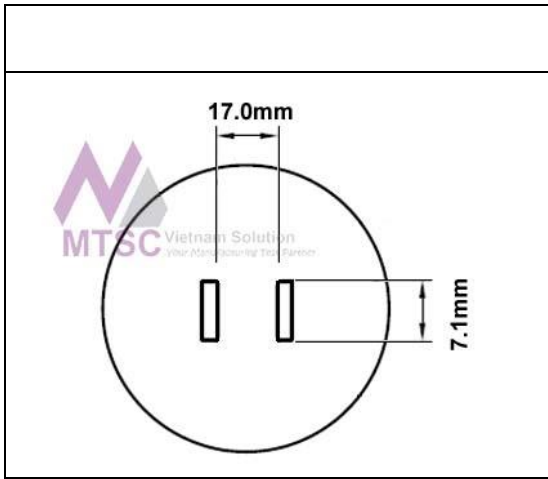

HTN-SJ40		
Nozzle 13.5mm x 25.4mm, SOJ 40		
TMT Part#	Metcal® Part#	Specification
HTN-SJ40	H-SOJ40	See datasheet

HTN-SL16		
Nozzle 10.6mm x 10.8mm, SOL 14, 16		
TMT Part#	Metcal® Part#	Specification
HTN-SL16	H-SL16	See datasheet

HTN-SL20		
Nozzle 10.6mm x 13.3mm, SOL 20, 20J		
TMT Part#	Metcal® Part#	Specification
HTN-SL20	H-SL20	See datasheet

HTN-SL24		
Nozzle 10.6mm x 18.4mm, SOL 28		
TMT Part#	Metcal® Part#	Specification
HTN-SL24	H-SL24	See datasheet

HTN-SL28		
Nozzle 10.6mm x 18.4mm, SOL 28		
TMT Part#	Metcal® Part#	Specification
HTN-SL28	H-SL28	See datasheet

HTN-SL44		
Nozzle 16.0mm x 27.9mm, SOL 44		
TMT Part#	Metcal® Part#	Specification
HTN-SL44	H-SL44	See datasheet

HTN-TS24		
Nozzle 17.0mm x 7.1mm, TSOP 20-24 PIN		
TMT Part#	Metcal® Part#	Specification
HTN-TS24	H-TS24	See datasheet

HTN-TS24B		
Nozzle 10.2mm x 18.4mm, TSOP 20-24 PIN		
TMT Part#	Metcal® Part#	Specification
HTN-TS24B	H-TSW24	See datasheet