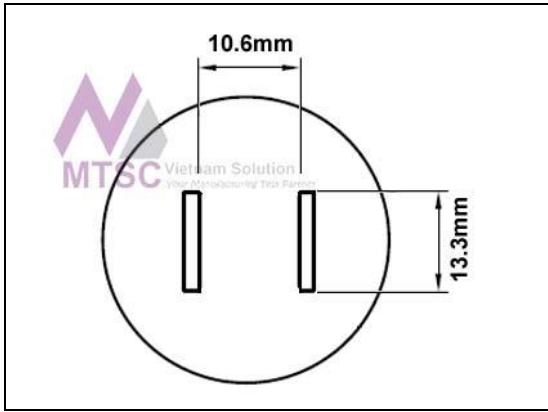

HTN-QF48		
Nozzle 8.4mm x 8.4mm, QFP-48		
TMT Part#	Metcal® Part#	Specification
HTN-QF48	H-Q07	See datasheet

HTN-QF80		
Nozzle 17.3mm x 17.3mm, QFP-52,80		
TMT Part#	Metcal® Part#	Specification
HTN-QF80	H-Q14	See datasheet

HTN-SC16		
Nozzle 6.8mm x 10.2mm, SOIC 14, 16		
TMT Part#	Metcal® Part#	Specification
HTN-SC16	H-S16	See datasheet

HTN-SJ32		
Nozzle 13.5mm x 20.6mm, SOJ 32		
TMT Part#	Metcal® Part#	Specification
HTN-SJ32	H-SOJ32	See datasheet

HTN-SJ40		
Nozzle 13.5mm x 25.4mm, SOJ 40		
TMT Part#	Metcal® Part#	Specification
HTN-SJ40	H-SOJ40	See datasheet

HTN-SL16		
Nozzle 10.6mm x 10.8mm, SOL 14, 16		
TMT Part#	Metcal® Part#	Specification
HTN-SL16	H-SL16	See datasheet

HTN-SL20		
Nozzle 10.6mm x 13.3mm, SOL 20, 20J		
TMT Part#	Metcal® Part#	Specification
HTN-SL20	H-SL20	See datasheet

HTN-SL24		
Nozzle 10.6mm x 18.4mm, SOL 28		
TMT Part#	Metcal® Part#	Specification
HTN-SL24	H-SL24	See datasheet