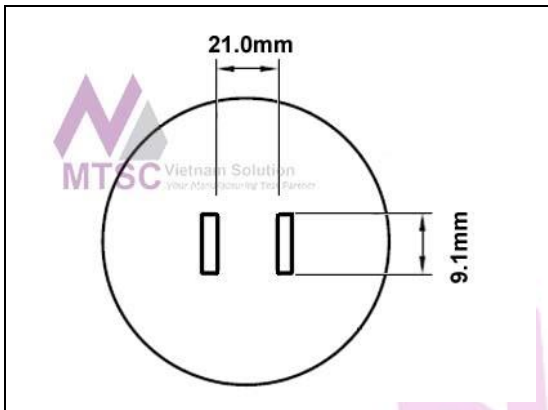

HTN-SJ40		
Nozzle 13.5mm x 25.4mm, SOJ 40		
TMT Part#	Metcal® Part#	Specification
HTN-SJ40	H-SOJ40	See datasheet

HTN-SL16		
Nozzle 10.6mm x 10.8mm, SOL 14, 16		
TMT Part#	Metcal® Part#	Specification
HTN-SL16	H-SL16	See datasheet

HTN-SL20		
Nozzle 10.6mm x 13.3mm, SOL 20, 20J		
TMT Part#	Metcal® Part#	Specification
HTN-SL20	H-SL20	See datasheet

HTN-SL24		
Nozzle 10.6mm x 18.4mm, SOL 28		
TMT Part#	Metcal® Part#	Specification
HTN-SL24	H-SL24	See datasheet

HTN-SL28		
Nozzle 10.6mm x 18.4mm, SOL 28		
TMT Part#	Metcal® Part#	Specification
HTN-SL28	H-SL28	See datasheet

HTN-SL44		
Nozzle 16.0mm x 27.9mm, SOL 44		
TMT Part#	Metcal® Part#	Specification
HTN-SL44	H-SL44	See datasheet

HTN-TS24		
Nozzle 17.0mm x 7.1mm, TSOP 20-24 PIN		
TMT Part#	Metcal® Part#	Specification
HTN-TS24	H-TS24	See datasheet

HTN-TS24B		
Nozzle 10.2mm x 18.4mm, TSOP 20-24 PIN		
TMT Part#	Metcal® Part#	Specification
HTN-TS24B	H-TSW24	See datasheet