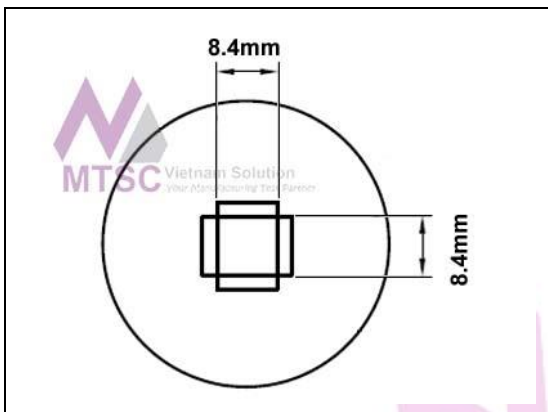

HTN-PL52		
Nozzle 22.0mm x 22.1mm, PLCC-52		
TMT Part#	Metcal® Part#	Specification
HTN-PL52	H-P52	See datasheet

HTN-PL68		
Nozzle 27.0mm x 27.2mm, PLCC-68		
TMT Part#	Metcal® Part#	Specification
HTN-PL68	H-P68	See datasheet

HTN-PL84		
Nozzle 32.4mm x 32.4mm, PLCC-84		
TMT Part#	Metcal® Part#	Specification
HTN-PL84	H-P84	See datasheet

HTN-QF100		
Nozzle 23.4mm x 18.1mm, QFP-64,80,100		
TMT Part#	Metcal® Part#	Specification
HTN-QF100	H-Q1420	See datasheet

HTN-QF160		
Nozzle 31.2mm x 31.2mm, QFP-120,128,144,160		
TMT Part#	Metcal® Part#	Specification
HTN-QF160	H-Q28	See datasheet

HTN-QF208		
Nozzle 29.8mm x 29.8mm, QFP-208		
TMT Part#	Metcal® Part#	Specification
HTN-QF208	H-Q2626	See datasheet

HTN-QF240		
Nozzle 34.5mm x 34.5mm, QFP-240		
TMT Part#	Metcal® Part#	Specification
HTN-QF240	H-Q3232	See datasheet

HTN-QF44		
Nozzle 13.4mm x 13.4mm, QFP-44		
TMT Part#	Metcal® Part#	Specification
HTN-QF44	H-Q10	See datasheet