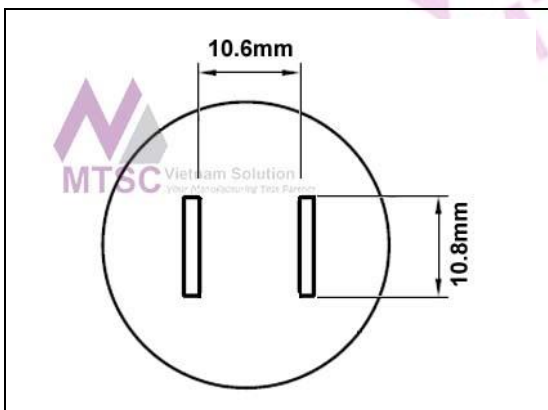

HTN-SL16		
Nozzle 10.6mm x 10.8mm, SOL 14, 16		
TMT Part#	Metcal® Part#	Specification
HTN-SL16	H-SL16	See datasheet