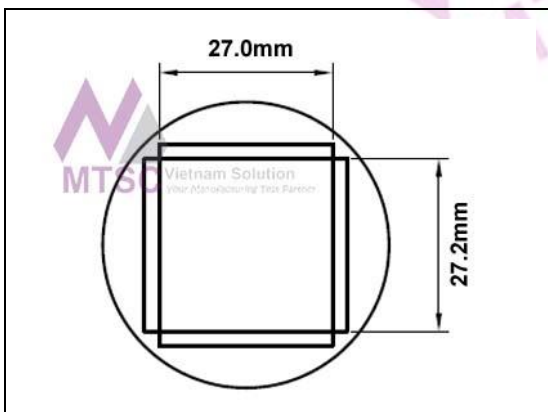

HTN-BQ100		
Nozzle 22.4mm x 22.4mm, BQFP-100		
TMT Part#	Metcal® Part#	Specification
HTN-BQ100	H-BQ23	See datasheet

HTN-BQ196		
Nozzle 37.7mm x 37.7mm, BQFP-196		
TMT Part#	Metcal® Part#	Specification
HTN-BQ196	H-BQ38	See datasheet

HTN-PL20		
Nozzle 11.9mm x 11.9mm, PLCC-20		
TMT Part#	Metcal® Part#	Specification
HTN-PL20	H-P20	See datasheet

HTN-PL28		
Nozzle 14.5mm x 14.5mm, PLCC-28		
TMT Part#	Metcal® Part#	Specification
HTN-PL28	H-P28	See datasheet

HTN-PL32		
Nozzle 16.9mm x 14.3mm, PLCC-32		
TMT Part#	Metcal® Part#	Specification
HTN-PL32	H-P32	See datasheet

HTN-PL44		
Nozzle 19.5mm x 19.5mm, PLCC-44		
TMT Part#	Metcal® Part#	Specification
HTN-PL44	H-P44	See datasheet

HTN-PL52		
Nozzle 22.0mm x 22.1mm, PLCC-52		
TMT Part#	Metcal® Part#	Specification
HTN-PL52	H-P52	See datasheet

HTN-PL68		
Nozzle 27.0mm x 27.2mm, PLCC-68		
TMT Part#	Metcal® Part#	Specification
HTN-PL68	H-P68	See datasheet