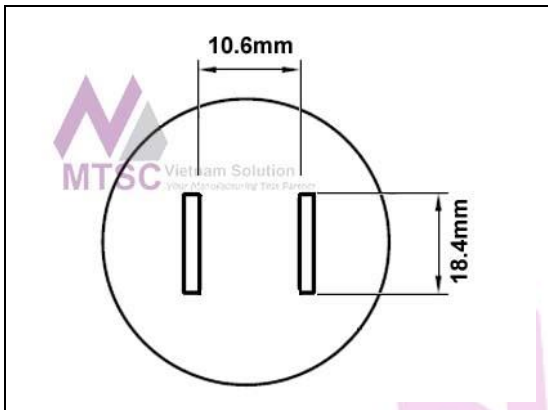

HTN-SC16		
Nozzle 6.8mm x 10.2mm, SOIC 14, 16		
TMT Part#	Metcal® Part#	Specification
HTN-SC16	H-S16	See datasheet

HTN-SJ32		
Nozzle 13.5mm x 20.6mm, SOJ 32		
TMT Part#	Metcal® Part#	Specification
HTN-SJ32	H-SOJ32	See datasheet

HTN-SJ40		
Nozzle 13.5mm x 25.4mm, SOJ 40		
TMT Part#	Metcal® Part#	Specification
HTN-SJ40	H-SOJ40	See datasheet

HTN-SL16		
Nozzle 10.6mm x 10.8mm, SOL 14, 16		
TMT Part#	Metcal® Part#	Specification
HTN-SL16	H-SL16	See datasheet

HTN-SL20		
Nozzle 10.6mm x 13.3mm, SOL 20, 20J		
TMT Part#	Metcal® Part#	Specification
HTN-SL20	H-SL20	See datasheet

HTN-SL24		
Nozzle 10.6mm x 18.4mm, SOL 28		
TMT Part#	Metcal® Part#	Specification
HTN-SL24	H-SL24	See datasheet

HTN-SL28		
Nozzle 10.6mm x 18.4mm, SOL 28		
TMT Part#	Metcal® Part#	Specification
HTN-SL28	H-SL28	See datasheet

HTN-SL44		
Nozzle 16.0mm x 27.9mm, SOL 44		
TMT Part#	Metcal® Part#	Specification
HTN-SL44	H-SL44	See datasheet