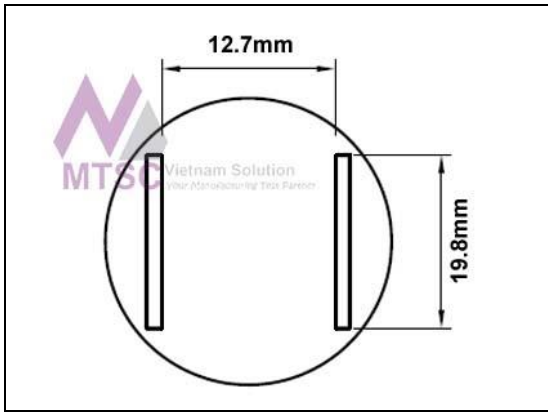

HTN-SL20		
Nozzle 10.6mm x 13.3mm, SOL 20, 20J		
TMT Part#	Metcal® Part#	Specification
HTN-SL20	H-SL20	See datasheet

HTN-SL24		
Nozzle 10.6mm x 18.4mm, SOL 28		
TMT Part#	Metcal® Part#	Specification
HTN-SL24	H-SL24	See datasheet

HTN-SL28		
Nozzle 10.6mm x 18.4mm, SOL 28		
TMT Part#	Metcal® Part#	Specification
HTN-SL28	H-SL28	See datasheet

HTN-SL44		
Nozzle 16.0mm x 27.9mm, SOL 44		
TMT Part#	Metcal® Part#	Specification
HTN-SL44	H-SL44	See datasheet

HTN-TS24		
Nozzle 17.0mm x 7.1mm, TSOP 20-24 PIN		
TMT Part#	Metcal® Part#	Specification
HTN-TS24	H-TS24	See datasheet

HTN-TS24B		
Nozzle 10.2mm x 18.4mm, TSOP 20-24 PIN		
TMT Part#	Metcal® Part#	Specification
HTN-TS24B	H-TSW24	See datasheet

HTN-TS32		
Nozzle 21.0mm x 9.1mm, TSOP 28-32 PIN		
TMT Part#	Metcal® Part#	Specification
HTN-TS32	H-TS32	See datasheet

HTN-TS40		
Nozzle 21.0mm x 10.8, TSOP 40 PIN		
TMT Part#	Metcal® Part#	Specification
HTN-TS40	H-TS40	See datasheet