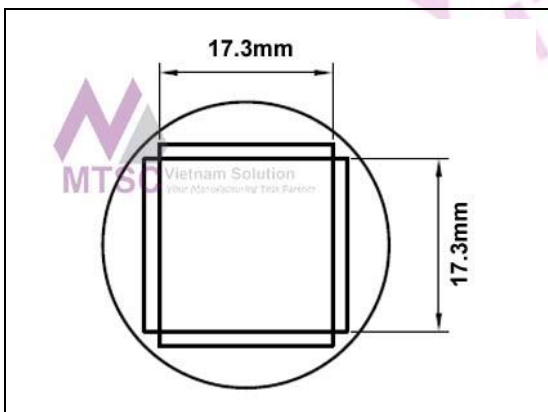

HTN-QF80		
Nozzle 17.3mm x 17.3mm, QFP-52,80		
TMT Part#	Metcal® Part#	Specification
HTN-QF80	H-Q14	See datasheet