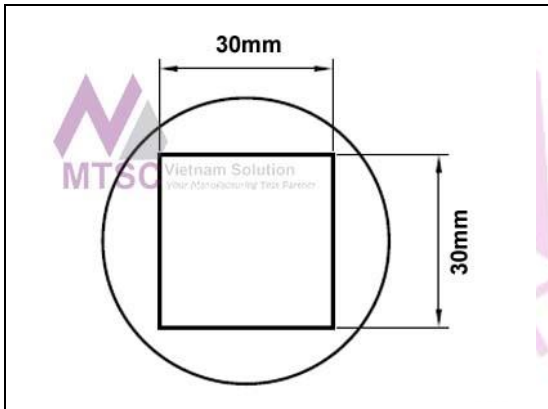

HTN-B3030		
Nozzle 30.0mm x 30.0mm, BGA		
TMT Part#	Metcal® Part#	Specification
HTN-B3030	N/A	See datasheet