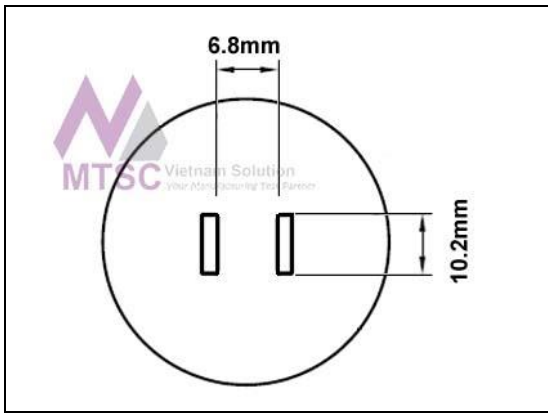

HTN-QF160		
Nozzle 31.2mm x 31.2mm, QFP-120,128,144,160		
TMT Part#	Metcal® Part#	Specification
HTN-QF160	H-Q28	See datasheet

HTN-QF208		
Nozzle 29.8mm x 29.8mm, QFP-208		
TMT Part#	Metcal® Part#	Specification
HTN-QF208	H-Q2626	See datasheet

HTN-QF240		
Nozzle 34.5mm x 34.5mm, QFP-240		
TMT Part#	Metcal® Part#	Specification
HTN-QF240	H-Q3232	See datasheet

HTN-QF44		
Nozzle 13.4mm x 13.4mm, QFP-44		
TMT Part#	Metcal® Part#	Specification
HTN-QF44	H-Q10	See datasheet

HTN-QF48		
Nozzle 8.4mm x 8.4mm, QFP-48		
TMT Part#	Metcal® Part#	Specification
HTN-QF48	H-Q07	See datasheet

HTN-QF80		
Nozzle 17.3mm x 17.3mm, QFP-52,80		
TMT Part#	Metcal® Part#	Specification
HTN-QF80	H-Q14	See datasheet